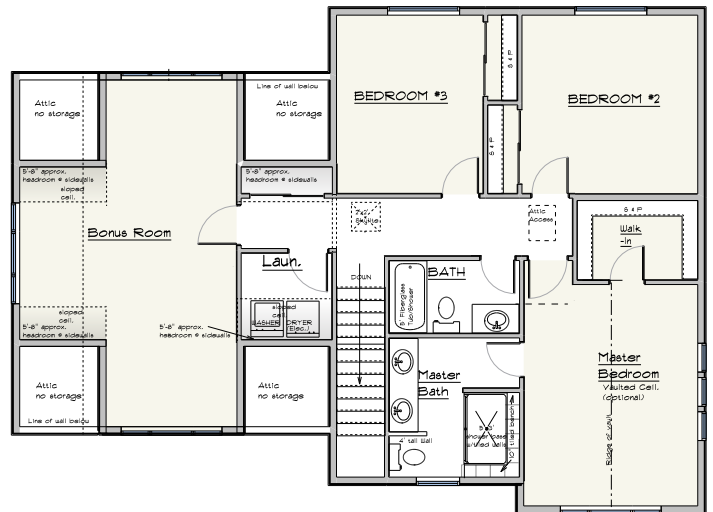

FRONT ELEVATION

MAIN FLOOR

UPPER FLOOR

2,146 Sq. Ft. ♦ 4 Bedroom ♦ 2.5 Bathroom ♦ 2-Car Garage

Floor Plan, Amenities, Price, and Availability Are Subject to Change without Notice